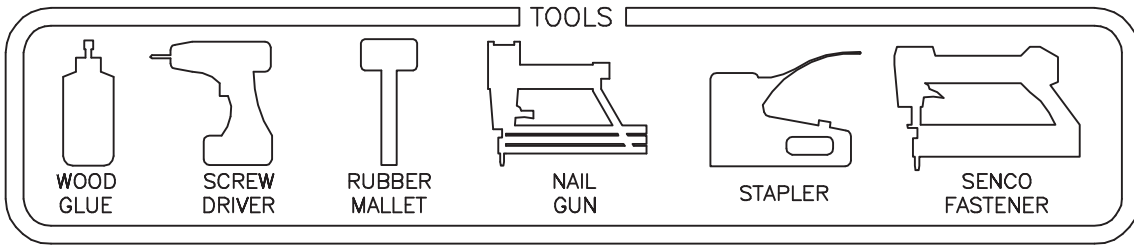

P.01

L BRACKET 135° (3)

SCREWS (12)

SHELF CLIPS (6)

WOOD
GLUE

2x
SCREW
DRIVER

RTACABINETHUB.COM