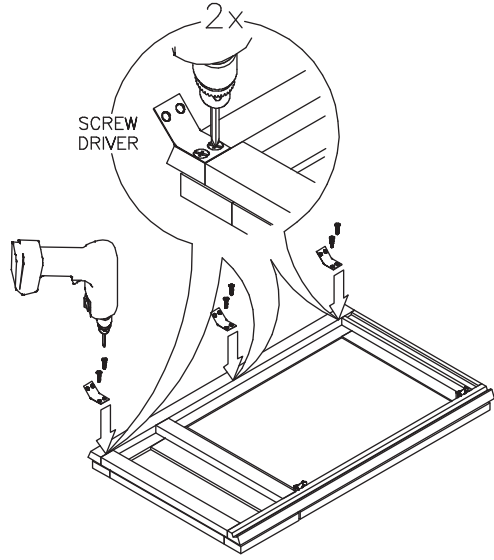

P.01

L BRACKET 135° (3)

SCREWS (12)

SHELF CLIPS (6)

WOOD
GLUE

2x
SCREW
DRIVER

RTACABINETHUB.COM