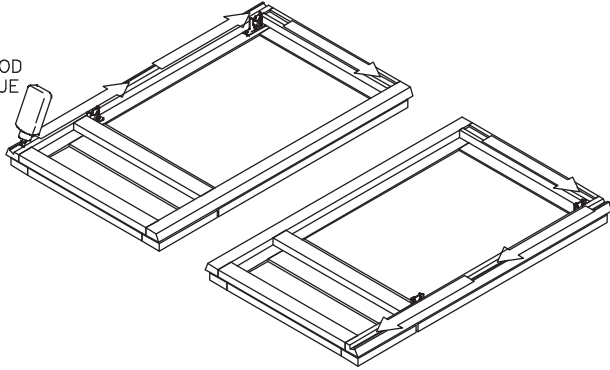

P.01

L BRACKET 135° (3)

SCREWS (12)

SHELF CLIPS (6)

WOOD
GLUE

2x
SCREW
DRIVER

RTACABINETHUB.COM