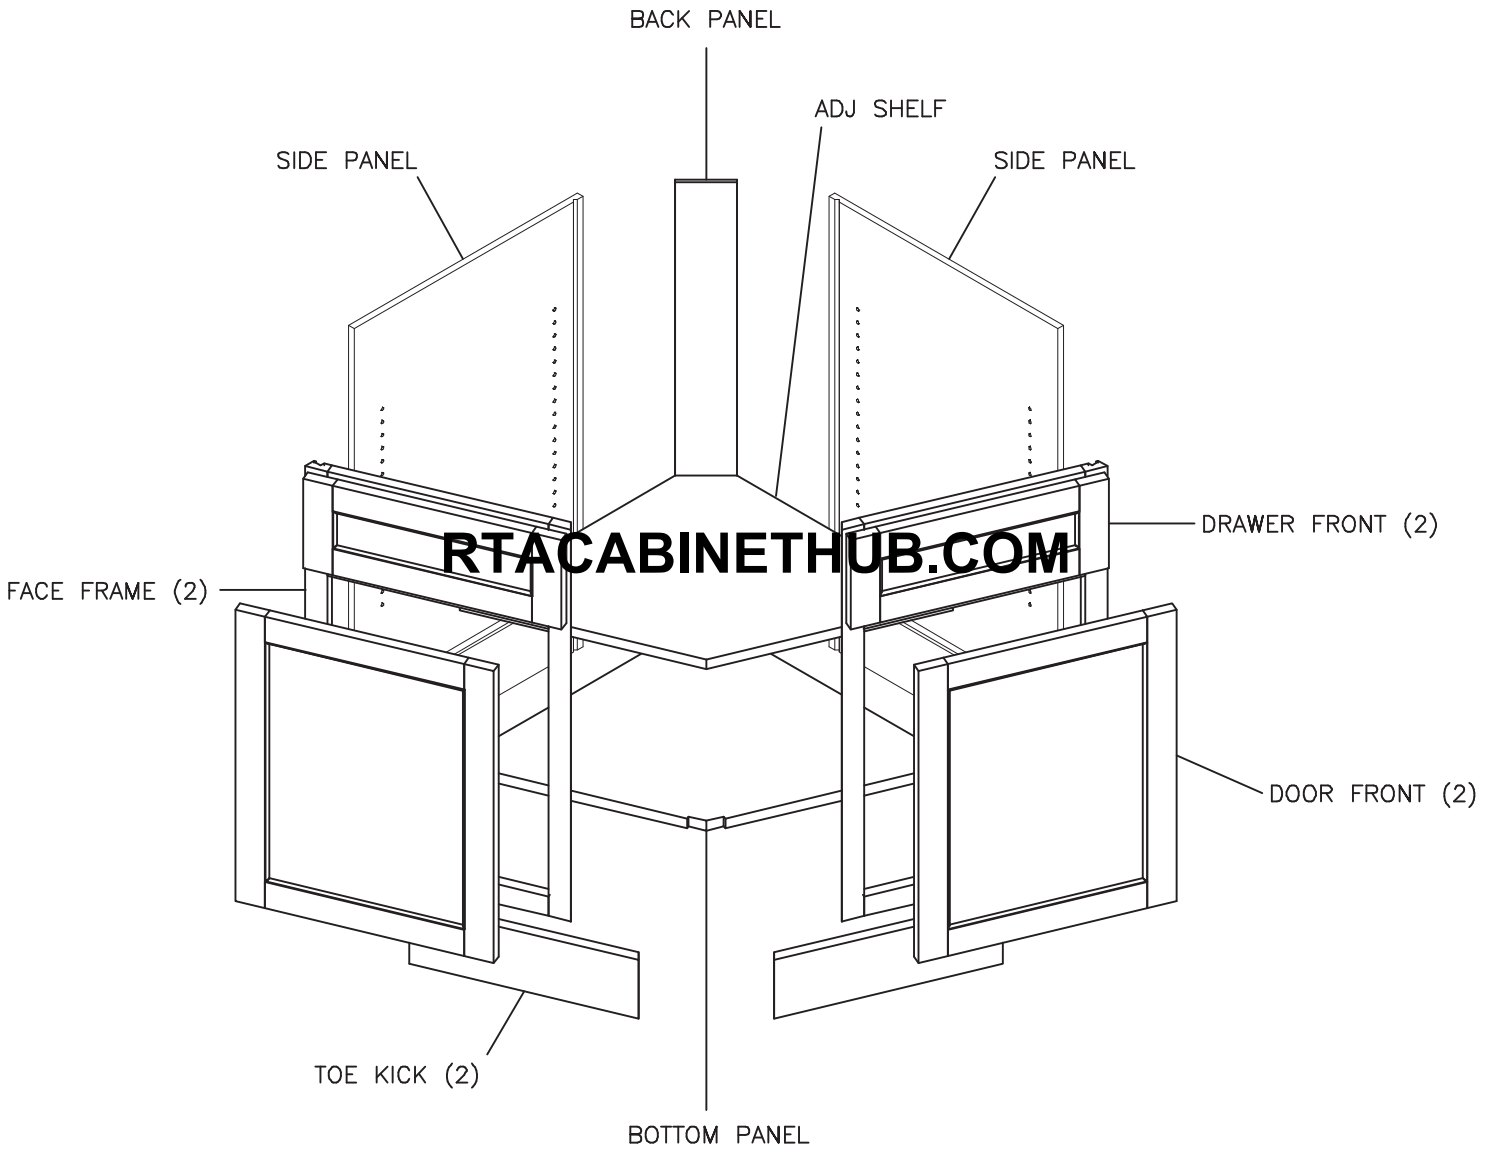

P.01

L BRACKET 135° (3)

SCREWS (12)

SHELF CLIPS (6)

WOOD
GLUE

2x
SCREW
DRIVER

RTACABINETHUB.COM