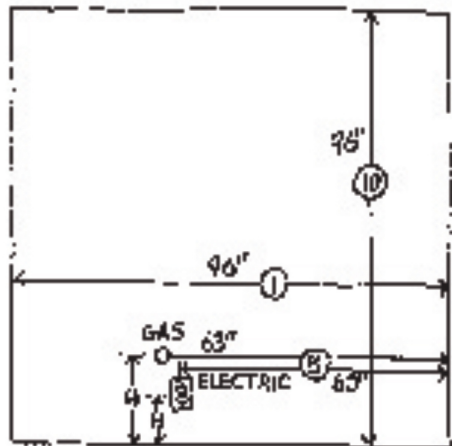

NOTE: ALWAYS DOUBLE CHECK MEASUREMENTS.

How To Measure Your Kitchen & Bath For New Cabinets

Using a tape measure and graph paper, measure your room using the following steps.

Horizontal Measurement

1. Measure from wall to wall at 36" height
2. Measure from corner to window or door opening.
3. Measure across opening from trim edge to trim edge.
4. Measure from edge of trim to far wall. Compare sum of #2, #3, and #4 measurements to step #1.
5. Mark exact location of water, drain, gas lines and electrical outlets and switches on drawing.
6. Measure from wall to wall above window and compare to #1.

Vertical Measurement

7. Measure from floor to window sill.
8. Measure from window sill to top of window.
9. Measure from top of window to ceiling.
10. Measure from floor to ceiling - Compare to sum of #7, #8, and #9.

WALL A

WALL B

Each large square represents 1 square ft and the small squares represents 3"

Name _____

Address _____

City _____

State _____

Appliance and Fixture Information