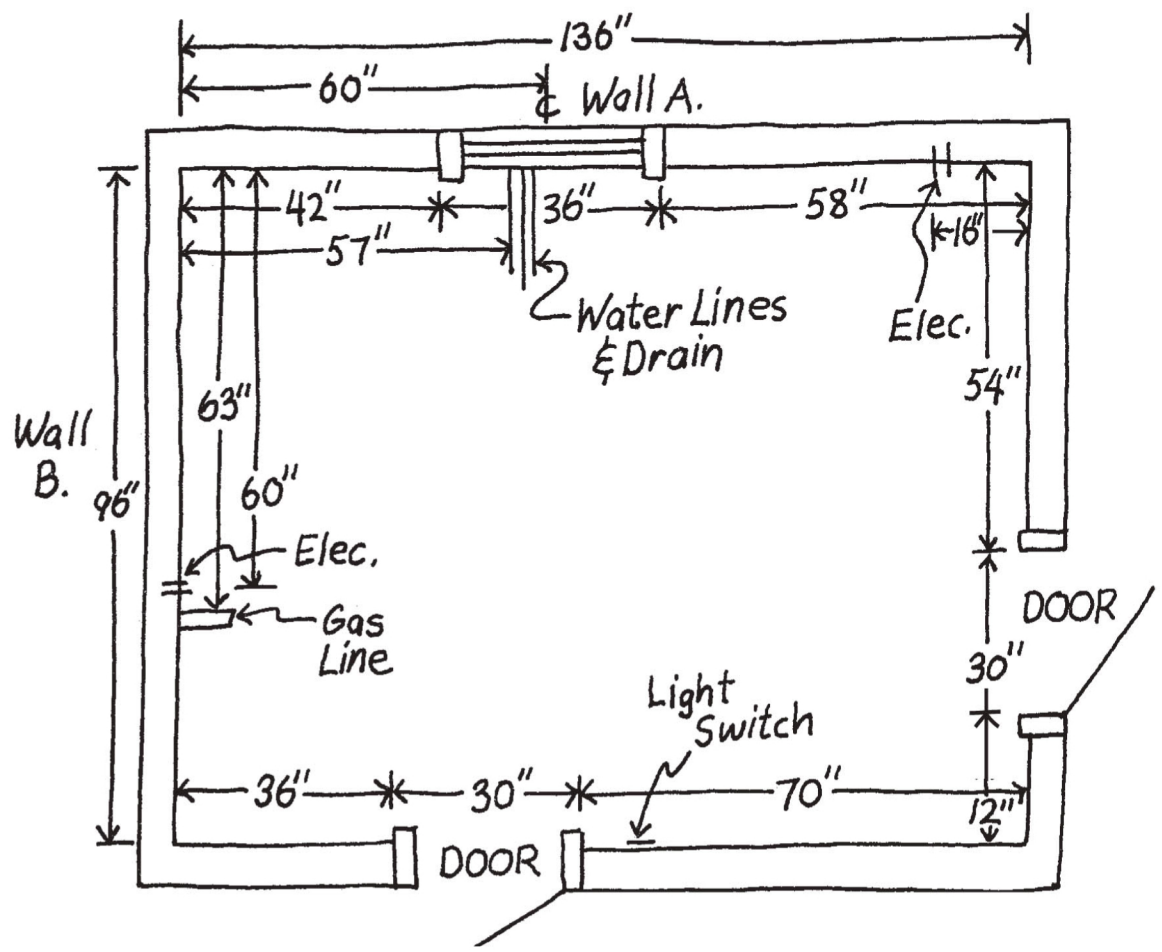

Floor Plan

You will need to carefully configure the exact dimensions of your room. Your completed floor plan should resemble the diagram below. Be sure to show exact locations of doors, windows, hood vents, exhaust, gas lines, water line, drain line, outlets, switches, light fixtures, and heat vents.

NOTE: ALWAYS DOUBLE CHECK MEASUREMENTS.

How To Measure Your Kitchen & Bath For New Cabinets

Using a tape measure and graph paper, measure your room using the following steps.

Horizontal Measurement

1. Measure from wall to wall at 36" height
2. Measure from corner to window or door opening.
3. Measure across opening from trim edge to trim edge.
4. Measure from edge of trim to far wall. Compare sum of #2, #3, and #4 measurements to step #1.
5. Mark exact location of water, drain, gas lines and electrical outlets and switches on drawing.
6. Measure from wall to wall above window and compare to #1.

Vertical Measurement

7. Measure from floor to window sill.
8. Measure from window sill to top of window.
9. Measure from top of window to ceiling.
10. Measure from floor to ceiling - Compare to sum of #7, #8, and #9.

WALL A

WALL B

Each large square represents 1 square ft and the small squares represents 3"

Name _____

Address _____

City _____

State _____

Appliance and Fixture Information