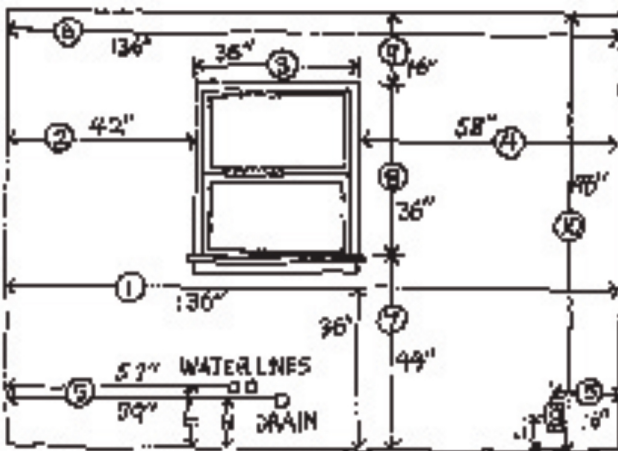

Floor Plan

You will need to carefully configure the exact dimensions of your room. Your completed floor plan should resemble the diagram below. Be sure to show exact locations of doors, windows, hood vents, exhaust, gas lines, water line, drain line, outlets, switches, light fixtures, and heat vents.

NOTE: ALWAYS DOUBLE CHECK MEASUREMENTS.

How To Measure Your Kitchen & Bath For New Cabinets

Using a tape measure and graph paper, measure your room using the following steps.

Horizontal Measurement

1. Measure from wall to wall at 36" height
2. Measure from corner to window or door opening.
3. Measure across opening from trim edge to trim edge.
4. Measure from edge of trim to far wall. Compare sum of #2, #3, and #4 measurements to step #1.
5. Mark exact location of water, drain, gas lines and electrical outlets and switches on drawing.
6. Measure from wall to wall above window and compare to #1.

Vertical Measurement

7. Measure from floor to window sill.
8. Measure from window sill to top of window.
9. Measure from top of window to ceiling.
10. Measure from floor to ceiling - Compare to sum of #7, #8, and #9.

WALL A

WALL B

Each large square represents 1 square ft and the small squares represents 3"

Name _____

Address _____

City _____

State _____

Appliance and Fixture Information